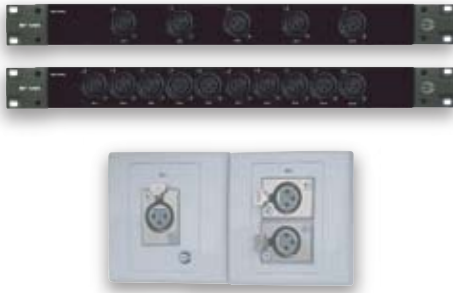

ENCLOSURES

- EC7012** : 70 x 120 mm Back enclosure for concealed mounting
- ES7012** : 70 x 120 mm Back enclosure for surface mounting
- EC9090** : 86 x 86 mm Back enclosure for concealed mounting
- ES9090** : 86 x 86 mm Back enclosure for surface mounting

All models with 60 mm depth, suitable for volume controllers with auto transformers. Enclosures are optional items and to be ordered separately from volume controllers / patch panels.

PATCH PANELS

- MR5000** : 5 Way rack mounted female XLR patch panel
- MR1000** : 10 Way rack mounted female XLR patch panel
- MP1000** : Single inlet wall mounted female XLR patch panel
- MP2000** : Double inlet wall mounted female XLR patch panel

Quality XLR connectors are used in the above series. Other brands of inlets are available upon request.

RACK PANELS

- BP1000** : 1 hu blank panel
- BP2000** : 2 hu blank panel
- VP1000** : 1 hu ventilation panel
- VP2000** : 2 hu ventilation panel

Available with standard Amperes mounting ears for harmonious look with other amperes equipments.

Panels are available in black powder epoxy coating.

POWER SUPPLY

- PS1205** : 12V 0.5A ac / dc regulated power adaptor
- PS2405** : 24V 0.5A ac / dc regulated power adaptor
- PS9000** : 24V 4.5A dc switching power supply